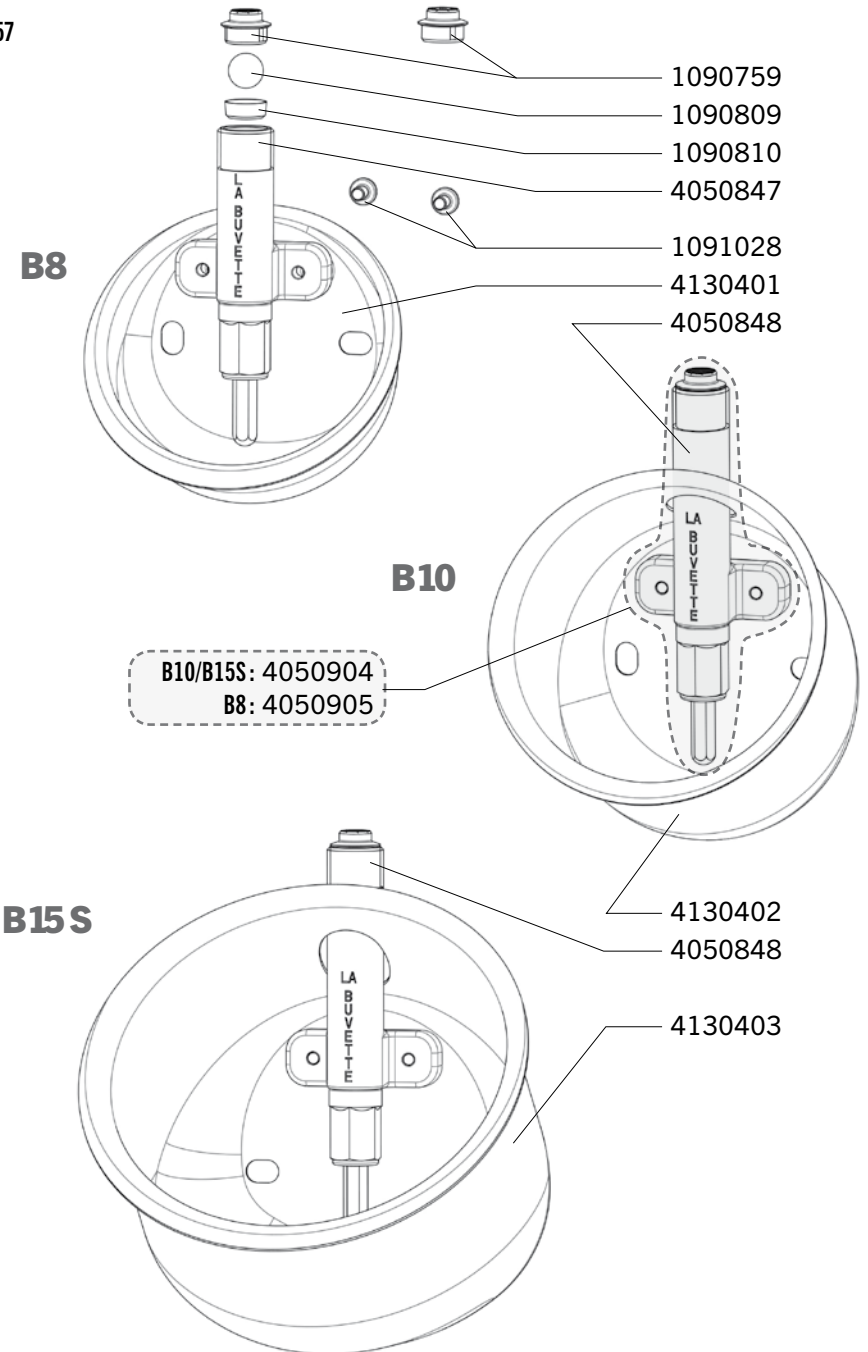

B8 - B10 - B15S

Ref. 1451 - 1452 - 1453 - 1454 - 1456 - 1457

Ship.	Code	Designation
J+5	1090759	10 X PLASTIC FILTERS + 10 CAPS FOR B8/B10/B15/B19
J+5	1090777	5 X COMPLETE PRESSURE ADJUSTMENT
J+5	1090778	10 X FLAT JOINTS
J+1	1090780	10 X STAINLESSSTEEL SPRINGS
J+1	1090797	BAG 10 RUBBERS B8/B10/B15S/BALPI/BALP
J+5	1090809	10 X PLASTIC BALLS
J+5	1090810	10 X RUBBERS B8/10/15 LOW PRESSURE
J+5	1090819	SET OF 10 O-RINGS B10
J+5	1090876	VALVE UNDERPART BALP BLISTER PACK
J+5	1091028	BAG WITH 10 STAINLESS STEEL SCREWS.
J+5	2260903	SCREW + SEAL
J+5	4050847	STAINLESS STEEL CONNECTION B8
J+5	4050848	CONNECTION BODY B10/B15S
J+5	4050853	SS. LOWER VALVE BODY
J+5	4050904	COMPLETE VALVE B10
J+5	4050905	COMPLETE VALVE B8
J+5	4082110	ACTIVATOR PIN B8/B10/B15S/BALPI/BALP
J+5	4130401	STAINLESS STEEL BOWL B8 105X70
J+5	4130402	STAINLESS STEEL BOWL B10
J+5	4130403	STAINLESS STEEL BOWL B15
Old versions: BALPI, BALP, B8, B10 before 09/2000		
J+5	1090775	10 X FREE RUBBERS

Shipping time in working days (running out of stock excepted), spare parts tagged with a are dispatched the same day if order received before noon and made of parts tagged with (J) exclusively.