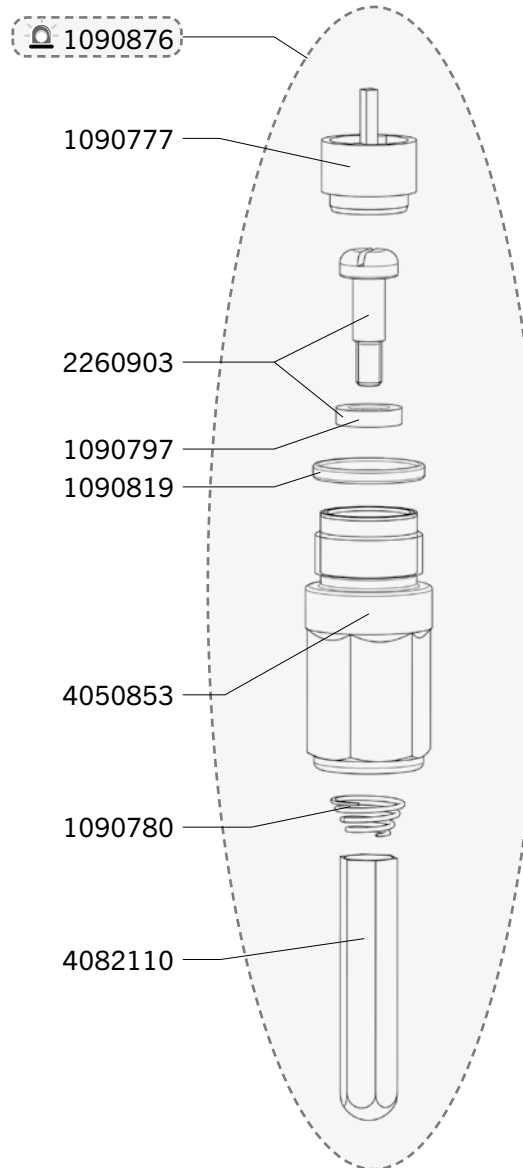

B8 - B10 - B15S

Ref. 1451 - 1452 - 1453 - 1454 - 1456 - 1457

Ship.	Code	Designation
J+5	1090759	10 X PLASTIC FILTERS + 10 CAPS FOR B8/B10/B15/B19
J+5	1090777	5 X COMPLETE PRESSURE ADJUSTMENT
J+5	1090778	10 X FLAT JOINTS
J+1	1090780	10 X STAINLESSSTEEL SPRINGS
J+1	1090797	BAG 10 RUBBERS B8/B10/B15S/BALPI/BALP
J+5	1090809	10 X PLASTIC BALLS
J+5	1090810	10 X RUBBERS B8/10/15 LOW PRESSURE
J+5	1090819	SET OF 10 O-RINGS B10
J+5	1090876	VALVE UNDERPART BALP BLISTER PACK
J+5	1091028	BAG WITH 10 STAINLESS STEEL SCREWS.
J+5	2260903	SCREW + SEAL
J+5	4050847	STAINLESS STEEL CONNECTION B8
J+5	4050848	CONNECTION BODY B10/B15S
J+5	4050853	SS. LOWER VALVE BODY
J+5	4050904	COMPLETE VALVE B10
J+5	4050905	COMPLETE VALVE B8
J+5	4082110	ACTIVATOR PIN B8/B10/B15S/BALPI/BALP
J+5	4130401	STAINLESS STEEL BOWL B8 105X70
J+5	4130402	STAINLESS STEEL BOWL B10
J+5	4130403	STAINLESS STEEL BOWL B15
Old versions: BALPI, BALP, B8, B10 before 09/2000		
J+5	1090775	10 X FREE RUBBERS

Shipping time in working days (running out of stock excepted), spare parts tagged with a are dispatched the same day if order received before noon and made of parts tagged with (J) exclusively.