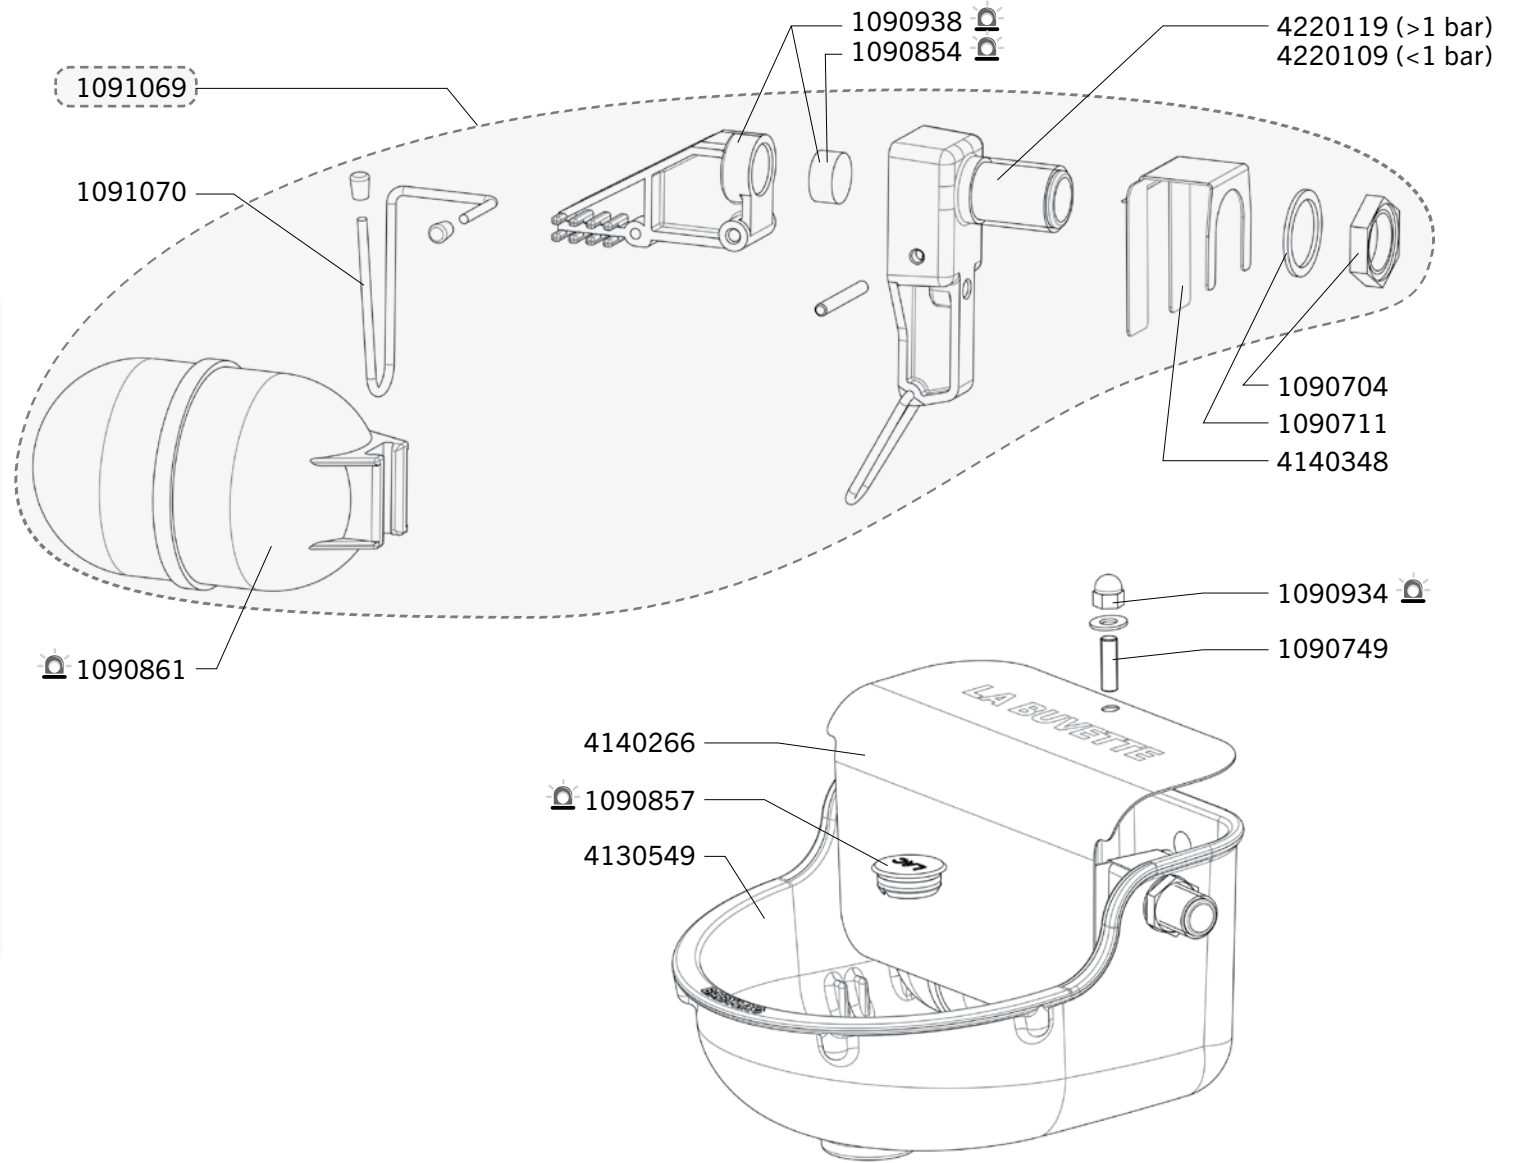

BABYLAC

Ref. 2015

Ship.	Code	Designation
J+1	1090704	10 X NUTS 1/2 GZ
J+1	1090711	10 X NYLON WASHERS
J+5	1090749	5 X BRASS THREADED STEMS
	1090854	VALVE SEAL S 4 (X5) BLISTER PACK
	1090857	PLUG LAC 5 (X5) BLISTER PACK
	1090861	FLOAT LAC 5 BLISTER PACK
	1090934	3 BLIND NUTS FOR LAC5/55 BLISTER PACK
	1090938	VALVE BODY THERMOLAC/PREBAC/BIGLAC/ BLISTER PACK
J+5	1091010	5 STAINLESS STEEL AXLES
J+1	1091069	BAG INCL. COMPLETE VALVE SET BABYLAC
J+5	1091070	BAG INCL. MINI PIN FOR BABYLAC
J+1	4130549	BOWL MADE OF POLYCOAT BABYLAC
J+1	4140266	STAINLESS STEEL COVER FOR LAC 5-LAC 5 A
J+5	4140348	S.STEEL DEFLECTOR FOR BABYLAC
J+1	4220109	LOW PRESSURE JET BABYLAC (<1 BAR)
J+1	4220119	STANDARD PRESSURE JET (>1 BAR) FOR BABYLAC

Shipping time in working days (running out of stock excepted), spare parts tagged with a are dispatched the same day if order received before noon and made of parts tagged with (J) exclusively.