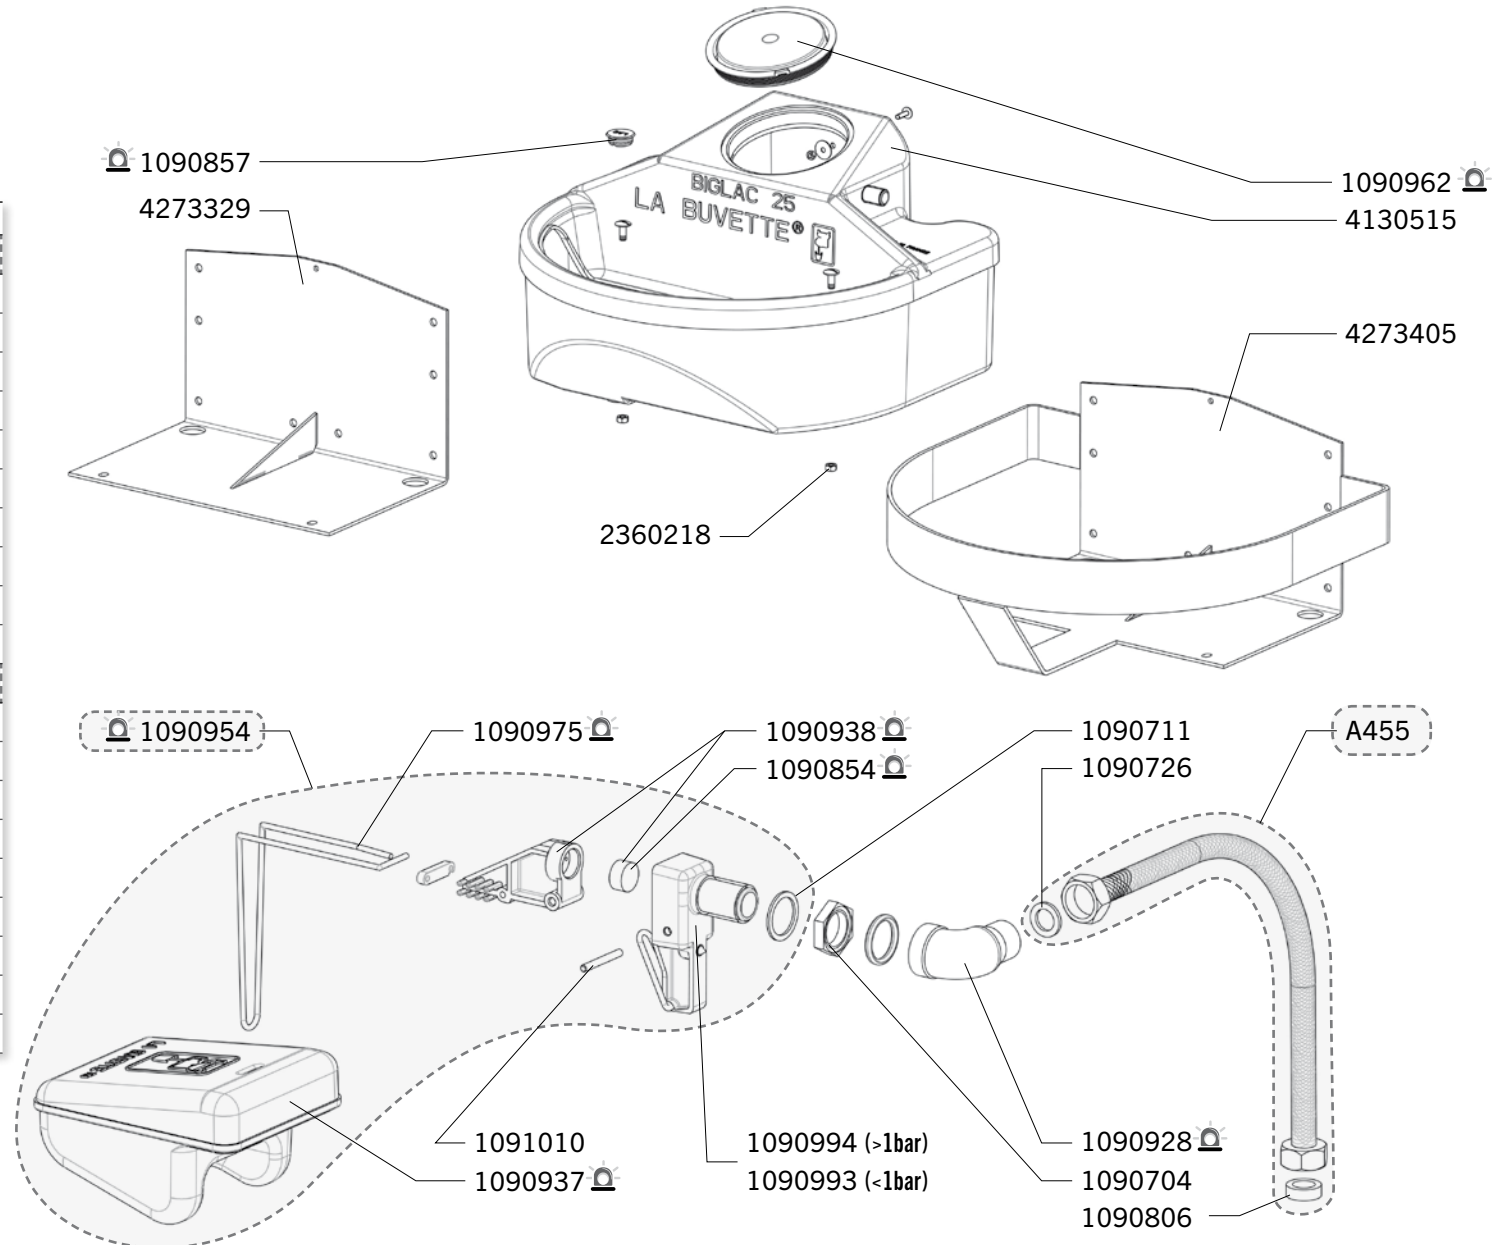

# BIGLAC 25 - BIGLAC 25R

Ref. 1658 - 1659

Ship.	Code	Designation
J-5	A455	ST. ST. BRAIDED HOSE FF ½" L600 + FITTING MM ½" (BLISTER)
J-5	1090704	10 X NUTS 1/2 GZ
J-5	1090711	10 X NYLON WASHERS
J-5	1090726	20 X RUBBERS
J-5	1090806	BAG OF 10 WASHERS 18,6X6X6
J-5	1090854	VALVE SEAL S 4 (X5) BLISTER PACK
J-5	1090857	PLUG LAC 5 (X5) BLISTER PACK
J-5	1090925	5 O RING BLISTER PACK
J-5	1090928	BENT JUNCTION 1/2 GZ BLISTER PACK
J-5	1090937	FLOAT THERMOLAC/PREBAC/BIGLAC BLISTER PACK
J-5	1090938	VALVE BODY THERMOLAC/PREBAC/BIGLAC (BLISTER)
J-5	1090954	STD PRESSURE VALVE PREBAC-BLISTER
J-5	1090962	COVER (BLISTER)
J-5	1090975	BLISTER WITH 2 BIG PIN SPRINGS
J-5	1090993	BLISTER WITH 1 JET BIGLAC-PREBAC Ø12-LOW PRESURE
J-5	1090994	BLISTER 1 JET FOR BIGLAC-PREBAC Ø7 - STD PRESSURE
J-5	1091010	5 STAINLESS STEEL AXLES
J-5	2360218	POLYETHYLENE BOWL BIGLAC 25
J-5	4130515	POLYETHYLENE BOWL BIGLAC 25
J-5	4273329	BRACKET BIGLAC 25
J-5	4273405	SUPPORT FOR BIGLAC 25 R

Shipping time in working days (running out of stock excepted), spare parts tagged with a  are dispatched the same day if order received before noon and made of parts tagged with  ( J ) exclusively.