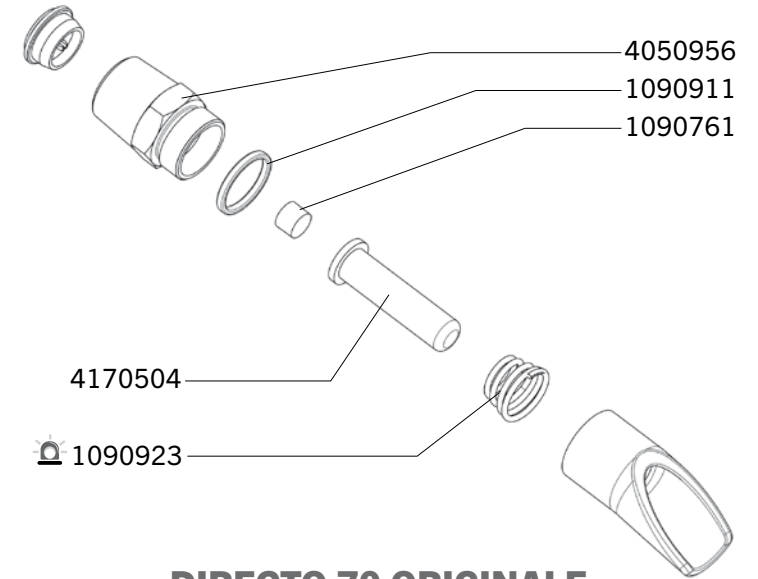

DIRECTO ORIGINALE - POUSTUBE

Ref. 1810 - 1811 - 1812 - 1826 - 1828

Ship.	Code	Designation
J+5	1090761	10 X RUBBERS DIR 70
J+5	1090762	10 X RUBBERS DIR 90
J+5	1090763	10 X RUBBERS DIR 50
J+5	1090767	10 X STAINLESS STEEL SPRINGS
J+5	1090768	10 X STAINLESS STEEL SPRINGS
J+5	1090784	5 X JETS POUSTUBE
J+5	1090785	10 X RUBBERS
J+5	1090819	SET OF 10 O-RINGS B10
J+5	1090911	BAG OF 10 PCS O SEALS Ø 16 X 1.9
J+5	1090912	10 X O SEALS DIA 22 X 2
	1090923	5 SPRINGS F30/60/FORSTAL BLISTER PACK
J+5	2260908	SCREW WITH SEAT FOR POUSTUBE
J+5	4020267	RUBBER SEAL 19.4X12X3
J+5	4050864	SS.BODY
J+5	4050955	STAINLESS STEEL BODY DIRECTO 50
J+5	4050956	STAINLESS STEEL BODY DIRECTO 70
J+5	4050957	STAINLESS STEEL BODY DIRECTO 90
J+5	4082111	ACTIVATOR PIN
J+5	4170503	COMPLETE RUBBER BRACKET
J+5	4170504	COMPLETE RUBBER BRACKET
J+5	4170510	COMPLETE RUBBER BRACKET
J+5	4180523	SS CONNECTION FF 1/2 GZ
J+5	4760408	STAINLESS STEEL LIP DIRECTO 50
J+5	4760410	STAINLESS STEEL LIP DIRECTO 90

DIRECTO 50 ORIGINALE

POUSTUBE M/F

DIRECTO 70 ORIGINALE

DIRECTO 90 ORIGINALE

Shipping time in working days (running out of stock excepted), spare parts tagged with a  are dispatched the same day if order received before noon and made of parts tagged with  (J) exclusively.