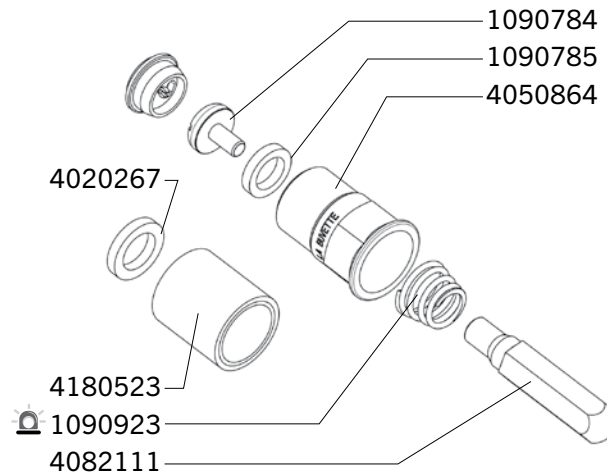

DIRECTO ORIGINALE - POUSTUBE

Ref. 1810 - 1811 - 1812 - 1826 - 1828

Ship.	Code	Designation
J+5	1090761	10 X RUBBERS DIR 70
J+5	1090762	10 X RUBBERS DIR 90
J+5	1090763	10 X RUBBERS DIR 50
J+5	1090767	10 X STAINLESS STEEL SPRINGS
J+5	1090768	10 X STAINLESS STEEL SPRINGS
J+5	1090784	5 X JETS POUSTUBE
J+5	1090785	10 X RUBBERS
J+5	1090819	SET OF 10 O-RINGS B10
J+5	1090911	BAG OF 10 PCS O SEALS Ø 16 X 1.9
J+5	1090912	10 X O SEALS DIA 22 X 2
	1090923	5 SPRINGS F30/60/FORSTAL BLISTER PACK
J+5	2260908	SCREW WITH SEAT FOR POUSTUBE
J+5	4020267	RUBBER SEAL 19.4X12X3
J+5	4050864	SS.BODY
J+5	4050955	STAINLESS STEEL BODY DIRECTO 50
J+5	4050956	STAINLESS STEEL BODY DIRECTO 70
J+5	4050957	STAINLESS STEEL BODY DIRECTO 90
J+5	4082111	ACTIVATOR PIN
J+5	4170503	COMPLETE RUBBER BRACKET
J+5	4170504	COMPLETE RUBBER BRACKET
J+5	4170510	COMPLETE RUBBER BRACKET
J+5	4180523	SS CONNECTION FF 1/2 GZ
J+5	4760408	STAINLESS STEEL LIP DIRECTO 50
J+5	4760410	STAINLESS STEEL LIP DIRECTO 90

DIRECTO 50 ORIGINALE

POUSTUBE M/F

DIRECTO 70 ORIGINALE

DIRECTO 90 ORIGINALE

Shipping time in working days (running out of stock excepted), spare parts tagged with a  are dispatched the same day if order received before noon and made of parts tagged with  (J) exclusively.