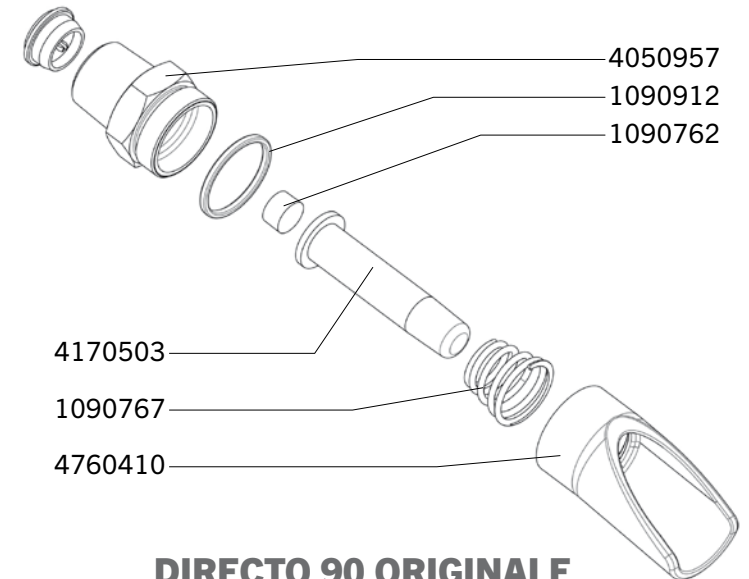

DIRECTO ORIGINALE - POUSTUBE

Ref. 1810 - 1811 - 1812 - 1826 - 1828

Ship.	Code	Designation
J+5	1090761	10 X RUBBERS DIR 70
J+5	1090762	10 X RUBBERS DIR 90
J+5	1090763	10 X RUBBERS DIR 50
J+5	1090767	10 X STAINLESS STEEL SPRINGS
J+5	1090768	10 X STAINLESS STEEL SPRINGS
J+5	1090784	5 X JETS POUSTUBE
J+5	1090785	10 X RUBBERS
J+5	1090819	SET OF 10 O-RINGS B10
J+5	1090911	BAG OF 10 PCS O SEALS Ø 16 X 1.9
J+5	1090912	10 X O SEALS DIA 22 X 2
	1090923	5 SPRINGS F30/60/FORSTAL BLISTER PACK
J+5	2260908	SCREW WITH SEAT FOR POUSTUBE
J+5	4020267	RUBBER SEAL 19.4X12X3
J+5	4050864	SS.BODY
J+5	4050955	STAINLESS STEEL BODY DIRECTO 50
J+5	4050956	STAINLESS STEEL BODY DIRECTO 70
J+5	4050957	STAINLESS STEEL BODY DIRECTO 90
J+5	4082111	ACTIVATOR PIN
J+5	4170503	COMPLETE RUBBER BRACKET
J+5	4170504	COMPLETE RUBBER BRACKET
J+5	4170510	COMPLETE RUBBER BRACKET
J+5	4180523	SS CONNECTION FF 1/2 GZ
J+5	4760408	STAINLESS STEEL LIP DIRECTO 50
J+5	4760410	STAINLESS STEEL LIP DIRECTO 90

DIRECTO 50 ORIGINALE

POUSTUBE M/F

DIRECTO 70 ORIGINALE

DIRECTO 90 ORIGINALE

Shipping time in working days (running out of stock excepted), spare parts tagged with a  are dispatched the same day if order received before noon and made of parts tagged with  (J) exclusively.