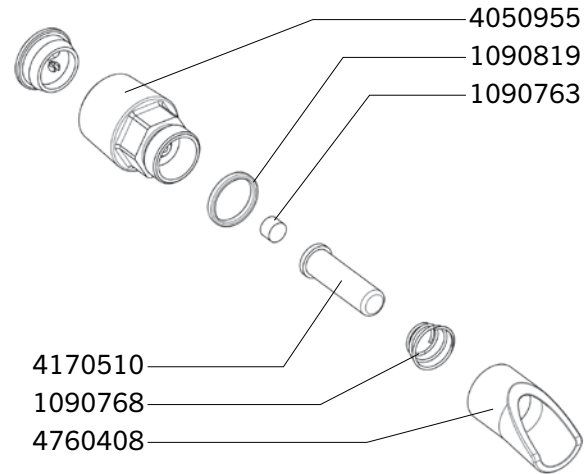

DIRECTO ORIGINALE - POUSTUBE

Ref. 1810 - 1811 - 1812 - 1826 - 1828

Ship.	Code	Designation
J+5	1090761	10 X RUBBERS DIR 70
J+5	1090762	10 X RUBBERS DIR 90
J+5	1090763	10 X RUBBERS DIR 50
J+5	1090767	10 X STAINLESS STEEL SPRINGS
J+5	1090768	10 X STAINLESS STEEL SPRINGS
J+5	1090784	5 X JETS POUSTUBE
J+5	1090785	10 X RUBBERS
J+5	1090819	SET OF 10 O-RINGS B10
J+5	1090911	BAG OF 10 PCS O SEALS Ø 16 X 1.9
J+5	1090912	10 X O SEALS DIA 22 X 2
	1090923	5 SPRINGS F30/60/FORSTAL BLISTER PACK
J+5	2260908	SCREW WITH SEAT FOR POUSTUBE
J+5	4020267	RUBBER SEAL 19.4X12X3
J+5	4050864	SS.BODY
J+5	4050955	STAINLESS STEEL BODY DIRECTO 50
J+5	4050956	STAINLESS STEEL BODY DIRECTO 70
J+5	4050957	STAINLESS STEEL BODY DIRECTO 90
J+5	4082111	ACTIVATOR PIN
J+5	4170503	COMPLETE RUBBER BRACKET
J+5	4170504	COMPLETE RUBBER BRACKET
J+5	4170510	COMPLETE RUBBER BRACKET
J+5	4180523	SS CONNECTION FF 1/2 GZ
J+5	4760408	STAINLESS STEEL LIP DIRECTO 50
J+5	4760410	STAINLESS STEEL LIP DIRECTO 90

DIRECTO 50 ORIGINALE

POUSTUBE M/F

DIRECTO 70 ORIGINALE

DIRECTO 90 ORIGINALE

Shipping time in working days (running out of stock excepted), spare parts tagged with a  are dispatched the same day if order received before noon and made of parts tagged with  (J) exclusively.