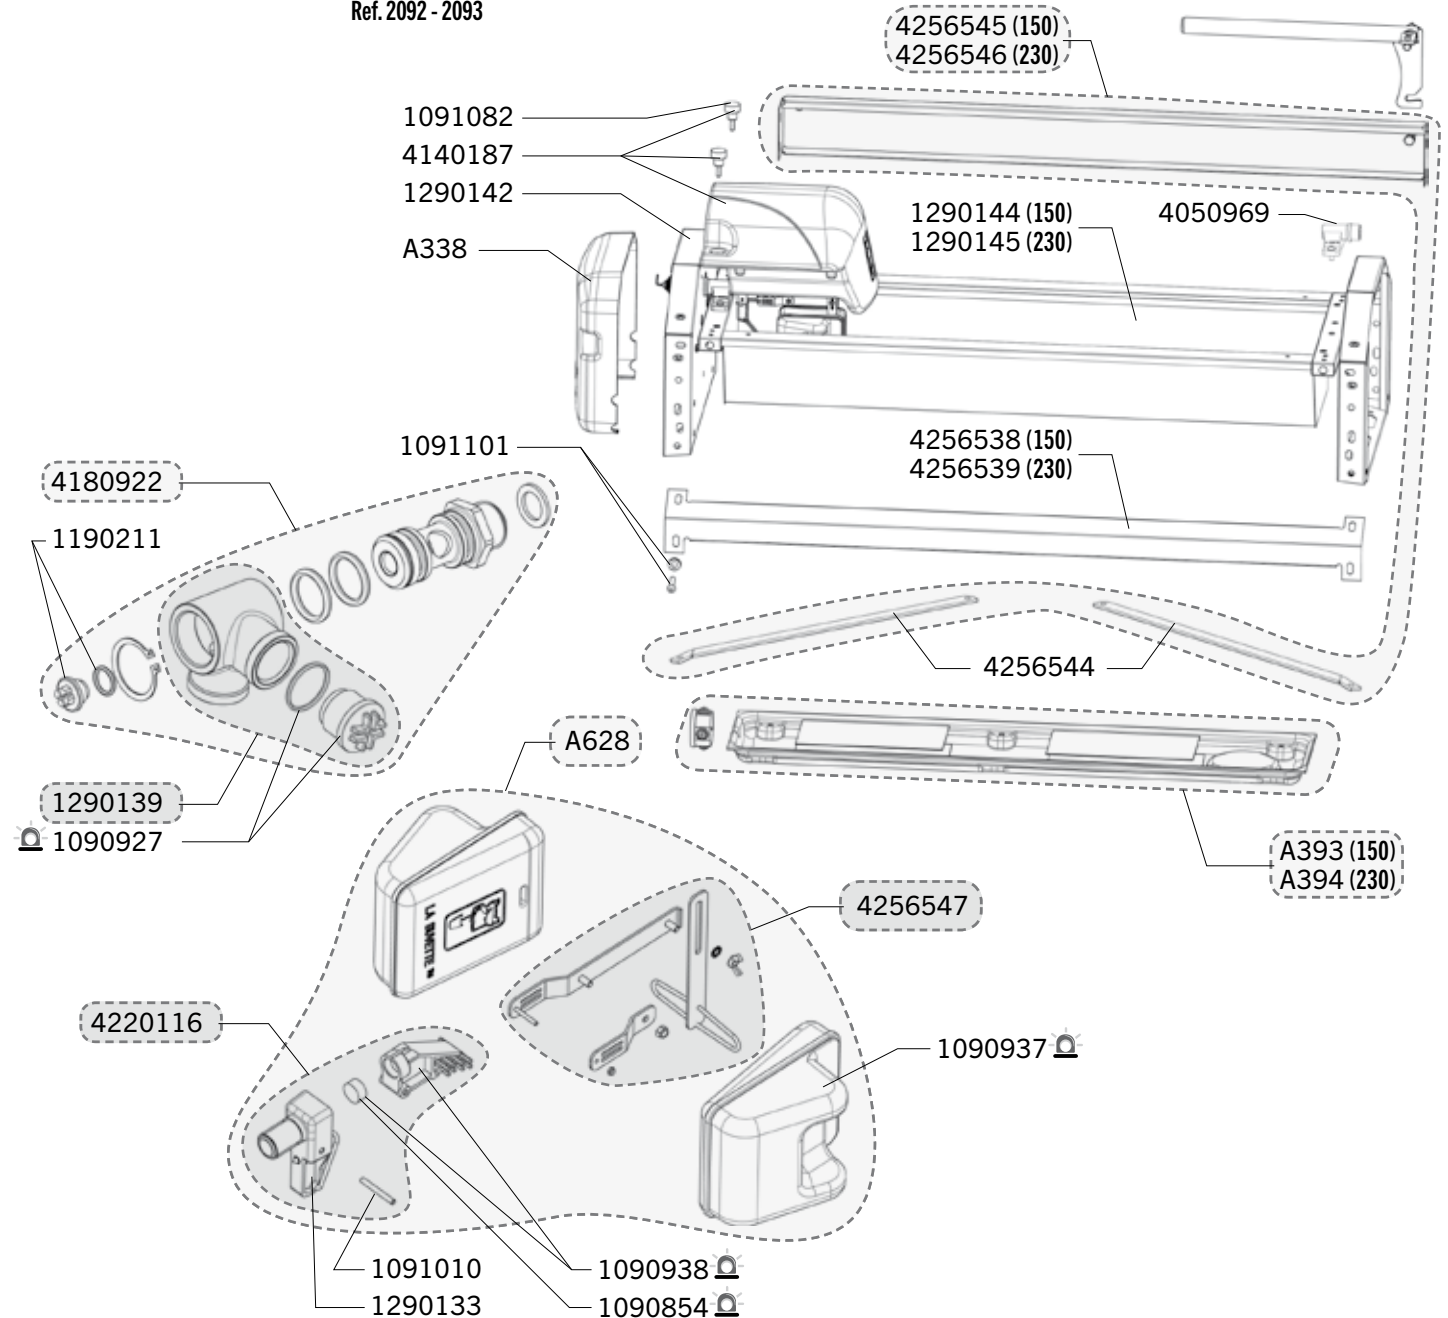

LB150 - LB230

Ref. 2092 - 2093

Ship.	Code	Designation
J+5	A338	EXTRA SIDE COVER WITH SCREWS
J+5	A393	EL SET LB/GV 150
J+5	A394	EL SET LB/GV 230
J+5	A628	VALVE 72 L/MIN
	1090854	VALVE SEAL S 4 (X5) BLISTER PACK
	1090927	3 PLUG/WASHERS 3/4" BLISTER PACK
	1090937	FLOAT THERMOLAC/PREBAC/BIGLAC BLISTER PACK
	1090938	VALVE BODY THERMOLAC/PREBAC BLISTER PACK
J+5	1091010	5 STAINLESS STEEL AXLES
J+5	1091082	BAG OF 4 KNURLED KNOBS LB/GV
J+5	1091101	BAG OF 10 STAINLESS STEEL SCREWS + RINGS
J+5	1190211	PLUG 1/4" WITH JOINT
J+5	1290133	1 JET Ø9 LB/GV - 72 L/MN
J+5	1290139	SWIVEL BODY+PLUG AND JOINT
J+5	1290142	SIDE SUPPORT LB
J+5	1290144	STAINLESS STEEL TANK LB 150
J+5	1290145	STAINLESS STEEL TANK LB 230
J+5	4050969	LINK OF TANK LB WITH SCREWS
J+5	4140187	VALVE COVER WITH SCREWS LB/GV
J+5	4180922	FULL SWIVEL SET LB
J+5	4220116	VALVE BODY + JET FOR FLOAT VALVES 72L/100L
J+5	4256538	ANGLE LB 150 + SCREWS
J+5	4256539	ANGLE LB 230 + SCREWS
J+5	4256544	REINFORCEMENT KIT + SCREWS LB 150/230
J+5	4256545	BACK REINFORCEMENT LB 150 + SCREWS
J+5	4256546	BACK REINFORCEMENT LB 230 + SCREWS
J+5	4256547	LEVER ARM FOR FLOAT VALVE 72 L

Shipping time in working days (running out of stock excepted), spare parts tagged with a are dispatched the same day if order received before noon and made of parts tagged with (J) exclusively.