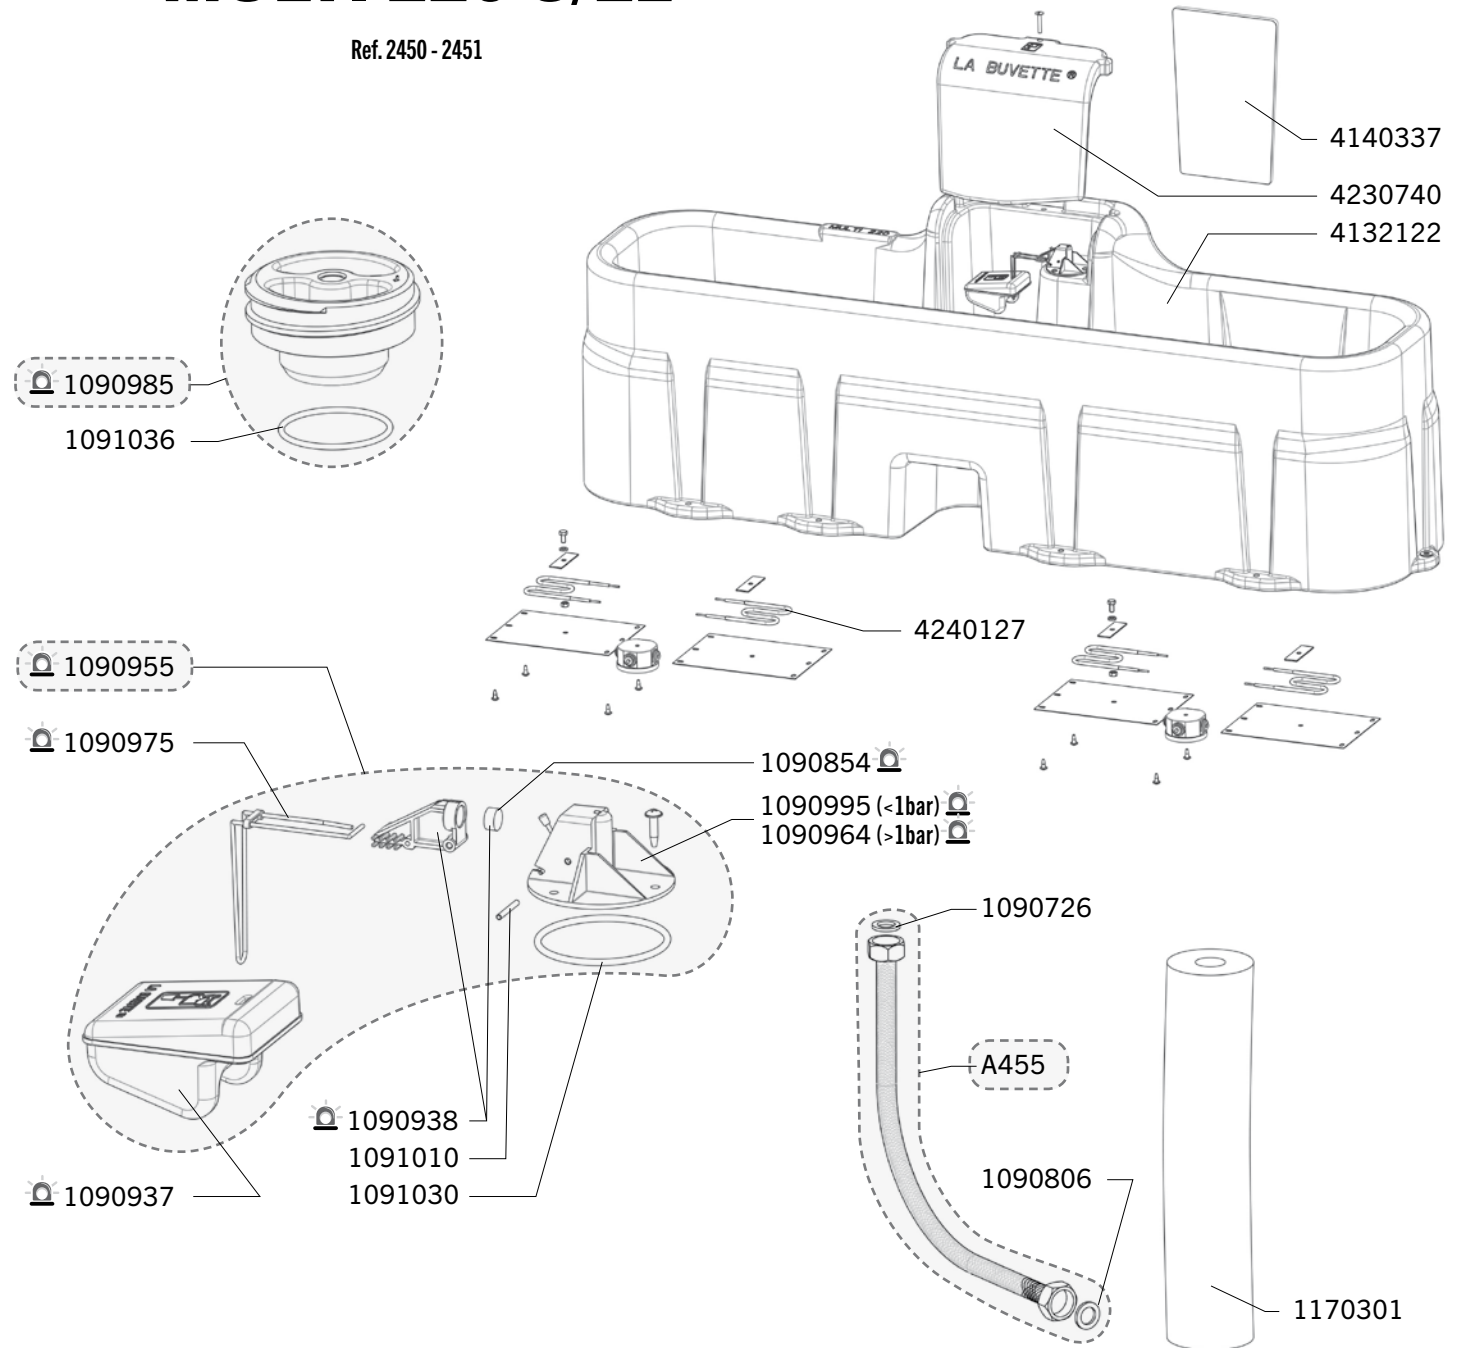

# MULTI 220 S/EL

Ref. 2450 - 2451

Ship.	Code	Designation
J+5	A455	ST. ST. BRAIDED HOSE FF 1/2" L600 + FITTING MM 1/2" (BLISTER)
J+5	1090726	20 X RUBBERS
J+5	1090806	BAG OF 10 WASHERS 18,6X6X6
J+5	1090854	VALVE SEAL S 4 (X5) BLISTER PACK
J+5	1090937	FLOAT THERMOLAC/PREBAC/BIGLAC BLISTER PACK
J+5	1090938	VALVE BODY THERMOLAC/PREBAC BLISTER PACK
J+5	1090955	VALVE SET FOR MULTI220 -BLISTER
J+5	1090964	VALVE SUPPORT FOR THERM. Ø7 MM THREADED
J+5	1090975	BLISTER WITH 2 BIG PIN SPRINGS
J+5	1090985	BLISTER WITH ISOLATED PLUG + JOINT THERMOLAC
J+5	1090995	BLISTER 1 VALVE SUPPORT LOW PRESSURE
J+5	1091010	5 STAINLESS STEEL AXLES
J+5	1091030	BAG WITH 2 JOINTS/THERMOLAC VALVE
J+1	1091036	BAG WITH 2 RUBBERS / THERMOLAC-MULTI
J+5	1170301	INSULATION SHEATH
J+5	4132122	MULTI 220 PE TROUGH
J+5	4140337	PROTECTION PLATE PL MULTI 220
J+5	4230740	PE COVER FOR MULTI 220
J+5	4240127	HEATER 24V 80W LAKCHO

Shipping time in working days (running out of stock excepted), spare parts tagged with a are dispatched the same day if order received before noon and made of parts tagged with ( J ) exclusively.