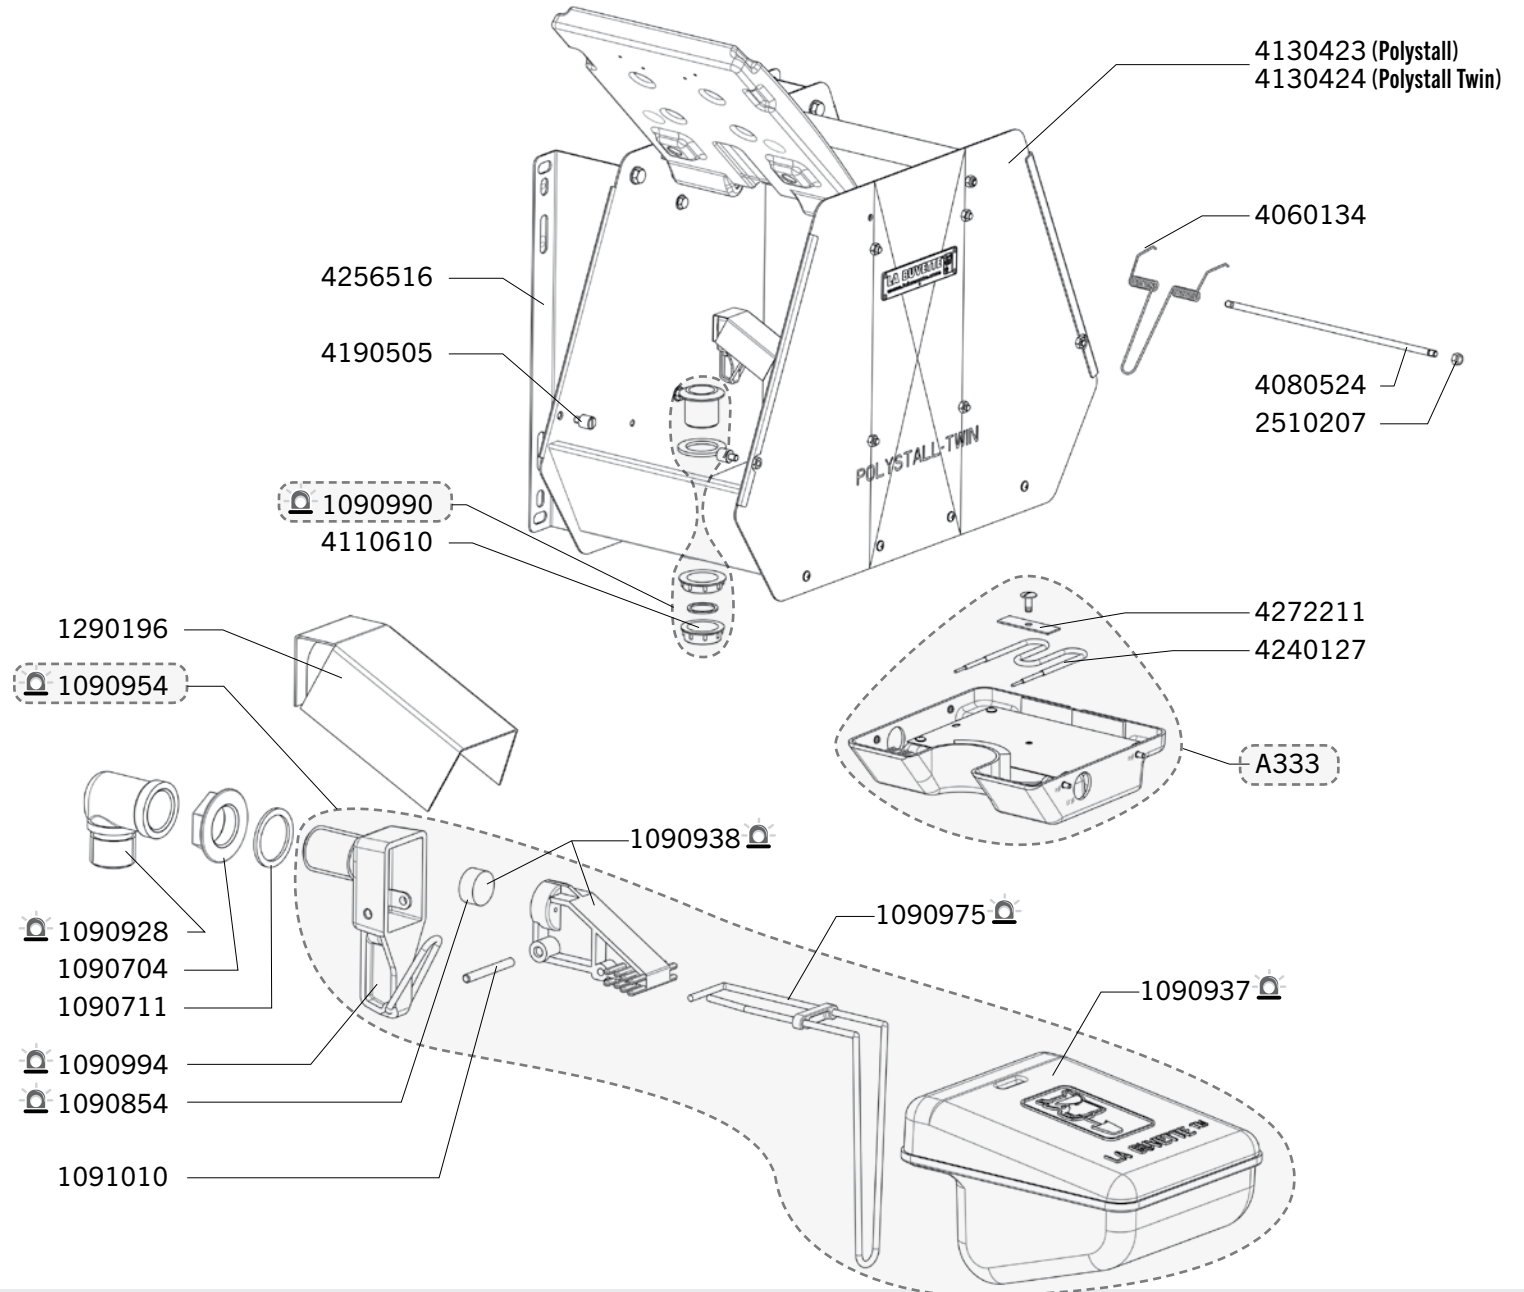

POLYSTALL - POLYSTALL TWIN

Ref. 1607 - 1608 - 1609 - 1610

Ship.	Code	Designation
J+5	A333	FROST PROTECTION SET 80W POLYSTALL
J+5	1090704	10 X NUTS 1/2 GZ
J+5	1090711	10 X NYLON WASHERS
	1090854	VALVE SEAL S 4 (X5) BLISTER PACK
	1090928	BENT JUNCTION 1/2 GZ BLISTER PACK
	1090937	FLOAT THERMOLAC/PREBAC/BIGLAC BLISTER PACK
	1090938	VALVE BODY THERMOLAC/PREBAC BLISTER PACK
	1090954	STD PRESSURE VALVE PREBAC-BLISTER
	1090975	BLISTER WITH 2 BIG PIN SPRINGS
	1090990	BLISTER 1 COMPLETE PLUG POLYSTAL
	1090994	BLISTER 1 JET FOR BIGLAC-PREBAC Ø7 - STD PRESSURE
J+5	1091010	5 STAINLESS STEEL AXLES
J+5	1290196	STAINLESS STEEL DEFLECTOR FOR 72/100 L-MN VALVE
J+5	2510207	BRASS BLIND NUT M8
J+5	4060134	SPRING FOR POLYSTALL DOOR
J+5	4080524	DOOR PIN POLYSTALL
J+5	4110610	COMPLETE PLASTIC PLUG
J+5	4130423	POLYSTALL TROUGH
J+5	4130424	POLYSTALL TWIN TROUGH
J+5	4190505	THRUST FOR THE POLYSTALL DOOR
J+1	4240127	HEATER 24V 80W LAKCHO
J+5	4256516	STAINLESS STEEL BRACKETS
J+5	4272211	STAINLESS STEEL BRACKET FOR HEATING ELEMENT

Shipping time in working days (running out of stock excepted), spare parts tagged with a  are dispatched the same day if order received before noon and made of parts tagged with  (J) exclusively.