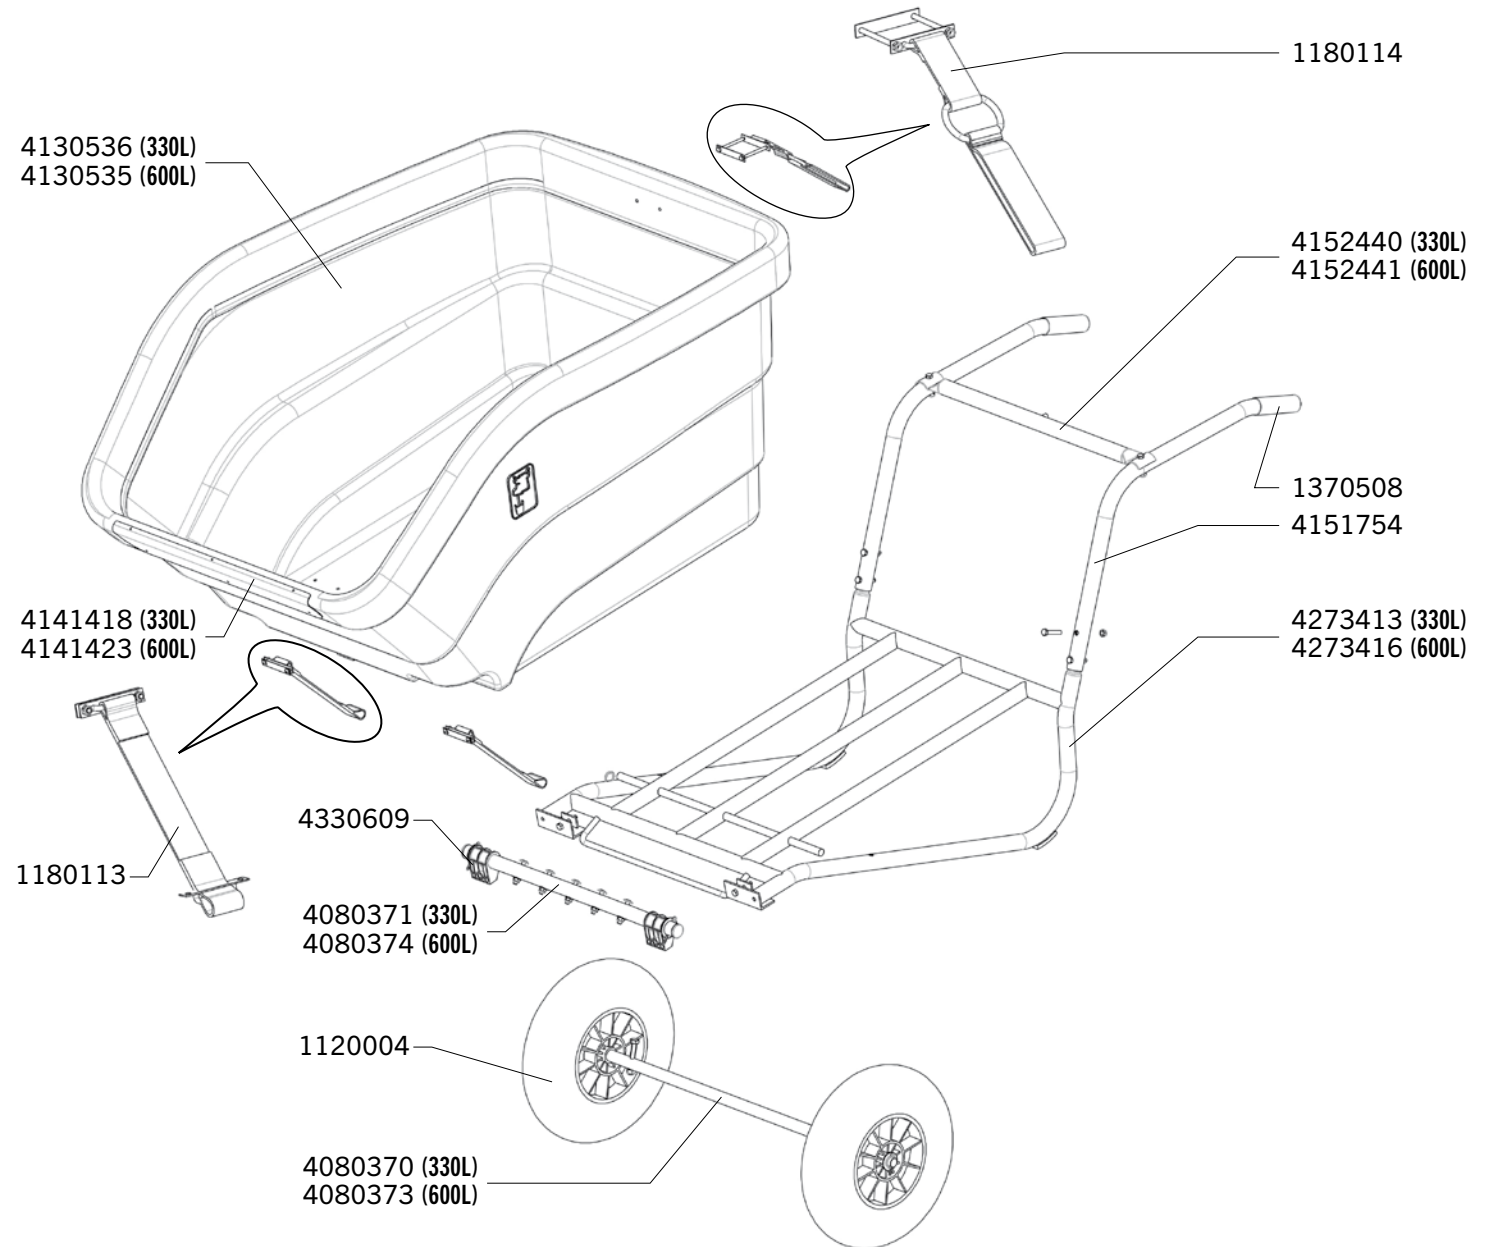

# WHEELBARROWS 330 L - 600 L

Ref. D186 - D187

Ship.	Code	Designation
J+5	1090643	COMPLETE SET OF BOLTS/NUTS FOR WHEELBARROW 330L
J+5	1090676	COMPLETE SET OF BOLTS/NUTS FOR WHEELBARROW 600L
J+1	1120004	WHEEL DIAM 400 TUBE TYPE TYRE
J+5	1120006	INNER TUBE FOR WHEEL 400
J+5	1180113	STRAP SUPPORT FOR WHEELBARROW 600L
J+5	1180114	SECURITY SET FOR TIPPING WHEELBARROW
J+5	1370508	GRIP Ø33 L 120 FOR HANDLE
J+5	4080370	WHEELROD FOR TIPPING WHEELBARROW 330 L
J+5	4080371	AXIS OF THE WHEELBARROW 330L
J+5	4080372	AXIS OF THE WHEELBARROW 600L
J+5	4080373	WHEELROD FOR TIPPING WHEELBARROW 600 L
J+5	4130535	PE TANK 600 L + STAINLESS STEEL PROTECTION
J+5	4130536	PE TANK 330L + SST PROTECTION
J+5	4141418	STAINLESS STEEL PLATE FOR WHEELBARROW 330L
J+5	4141423	STAINLESS STEEL PLATE FOR WHEELBARROW 600L
J+5	4151754	HANDLES +SCREWS FOR 330/600 L WHEELBARROW
J+1	4152440	TIE LINK FOR HANDLES WHEELBARROW 330
J+1	4152441	SPACE BAR FOR WHEEL BARROW 600L - NEW VERSION
J+1	4273413	NEW VERSION FRAME FEEDCART 330L
J+1	4273416	NEW FRAME FOR WHEELBARROW 600L
J+1	4330609	WHEELBARROW LANDING

Shipping time in working days (running out of stock excepted), spare parts tagged with a are dispatched the same day if order received before noon and made of parts tagged with ( J ) exclusively.